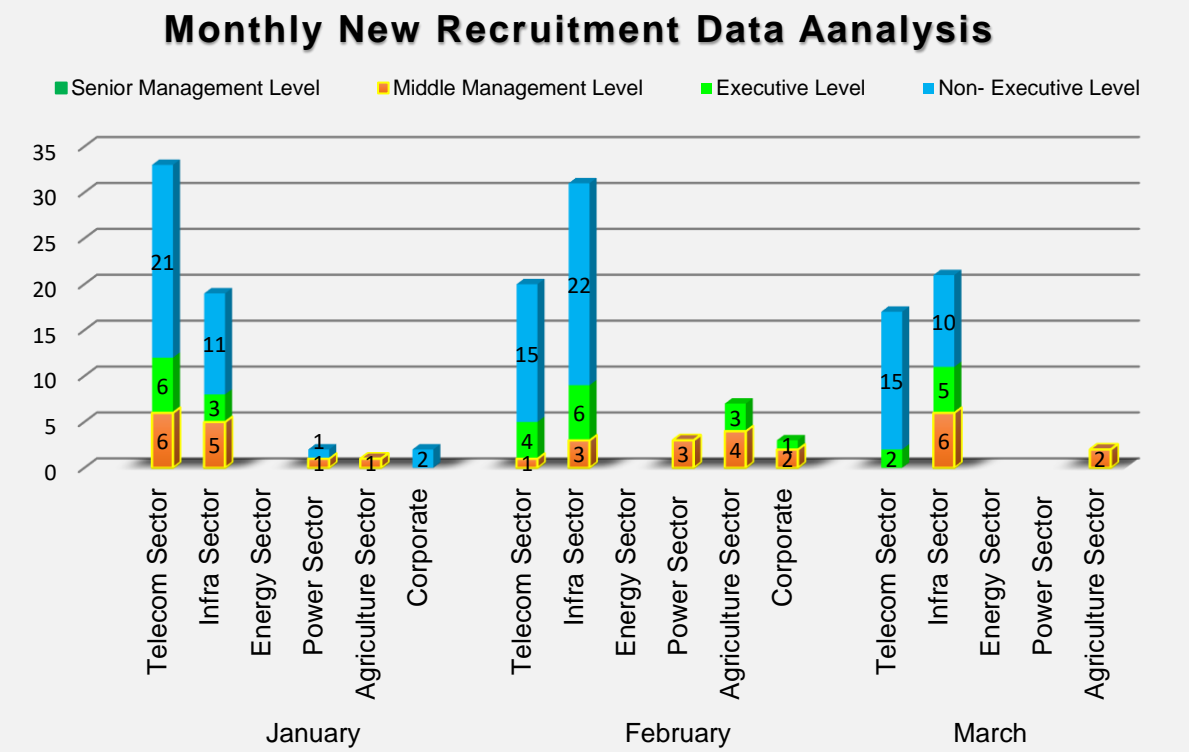

Our Careers

- IGE Group offers a board range of career choices across our business industries; Telecom, Infra, Power, Energy, Hospitalities and Agriculture.
- We are giving opportunities to the community, creating an environment that fosters professional & personal growth, and giving our people to create meaningful contributions by investing in people within our businesses group.

First Quarter New Recruitment Analysis Report

Second Quarter New Recruitment Analysis Report